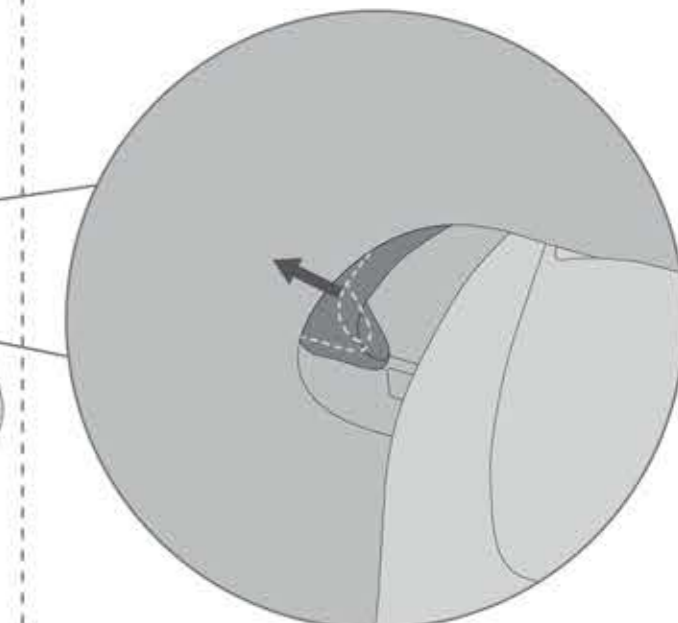

HEIGHT AJUSTMENT

ATTACHMENT STRAPS

TRAY OPERATION

SEAT PAD STORAGE

Bumbo International

212 Hardie Muller Street, Rosslyn
PO Box 3081 Rosslyn 0200
Gauteng, South Africa

+27 (0)12 564 8900
+27 (0)12 541 5023

www.bumbo.com