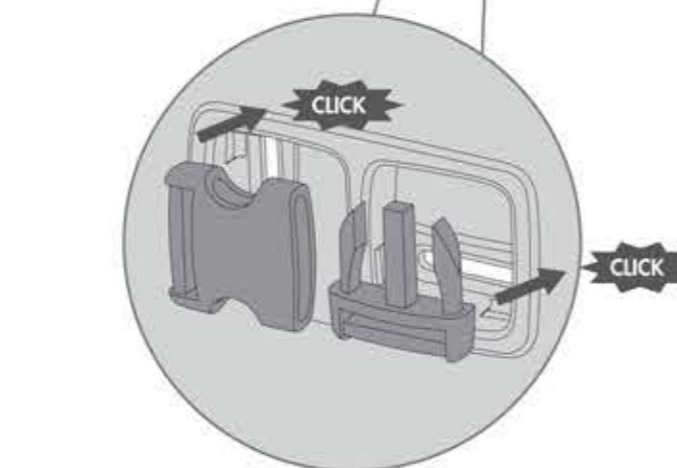

FOR BOOSTER SEAT USE:

⚠ WARNING

Prevent serious injury or death from sliding out, falls, or tipping over.

- **ALWAYS** secure child in the restraint until child is able to get in and out of the booster seat without help (about 2 ½ years old). The tray is not designed to hold the child in the booster.
- **ALWAYS** use **BOTH** sets of chair attachment straps to secure this product to an adult chair.
- **ALWAYS** ensure **BOTH** sets of attachment straps are fitted and adjusted properly before use.
- **ALWAYS** use the booster on a chair with seat dimensions larger than the booster.
- **ALWAYS** check the stability and security of the chair mounted to seat on the adult chair before each use.
- **NEVER** leave the child unattended.
- **NEVER** allow child to push away from table.
- **NEVER** lift this product with your child in it.
- **DO NOT** use for a child who cannot sit up unassisted.
- **DO NOT** use in motor vehicles.
- **DO NOT** use the chair mounted seat on stools, benches, unstable chairs or folding chairs.

This product is intended for children able to sit up unaided and up to 3 years old or a maximum weight of 33lbs/15Kgs.

The diagram above indicates the MINIMUM dimensions of a chair that the Booster Seat should be used on.

HEIGHT AJUSTMENT

ATTACHMENT STRAPS

TRAY OPERATION

SEAT PAD STORAGE

Bumbo International

212 Hardie Muller Street, Rosslyn
PO Box 3081 Rosslyn 0200
Gauteng, South Africa

+27 (0)12 564 8900
+27 (0)12 541 5023

www.bumbo.com