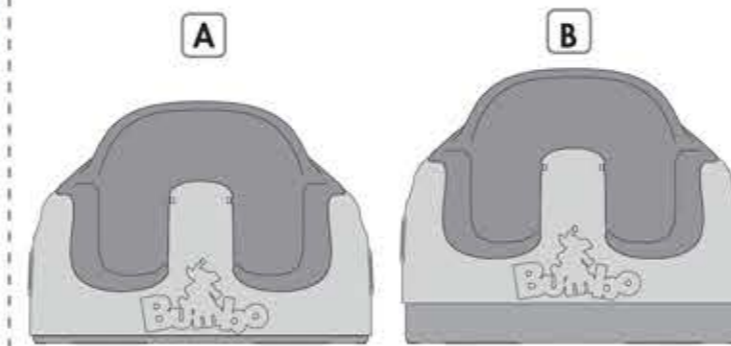

HEIGHT AJUSTMENT