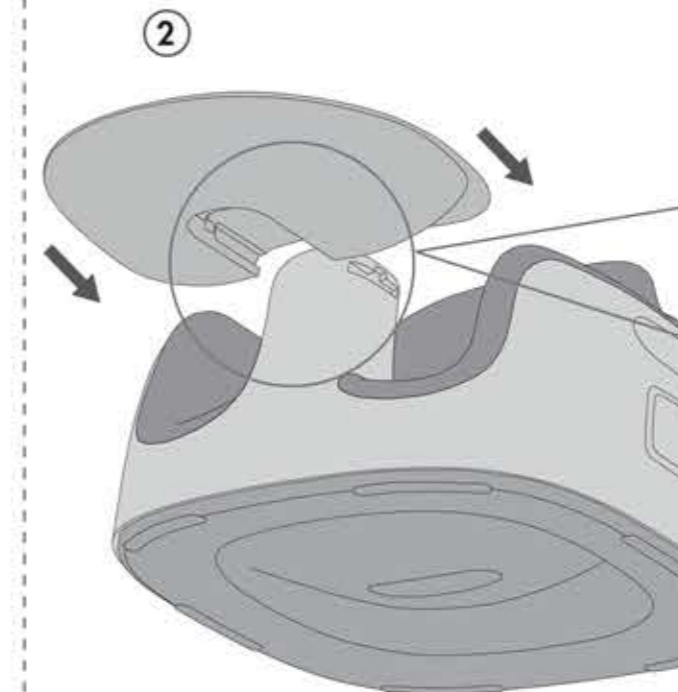

This product is intended for children able to sit up unaided and up to 3 years old or a maximum weight of 33lbs/15Kgs.

The diagram above indicates the MINIMUM dimensions of a chair that the Booster Seat should be used on.

HEIGHT AJUSTMENT

ATTACHMENT STRAPS

TRAY OPERATION

SEAT PAD STORAGE

Bumbo International

212 Hardie Muller Street, Rosslyn
PO Box 3081 Rosslyn 0200
Gauteng, South Africa

+27 (0)12 564 8900
+27 (0)12 541 5023

www.bumbo.com