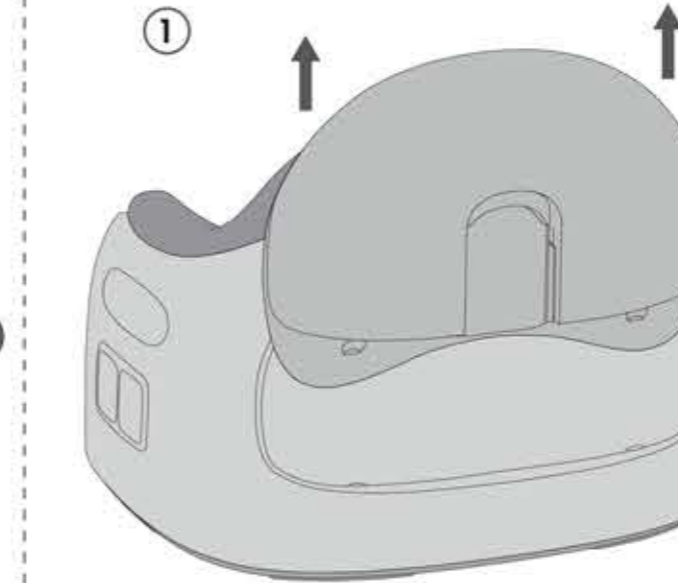

This product is intended for children able to sit up unaided and up to 3 years old or a maximum weight of 33lbs/15Kgs.

The diagram above indicates the MINIMUM dimensions of a chair that the Booster Seat should be used on.

HEIGHT AJUSTMENT

ATTACHMENT STRAPS

TRAY OPERATION

SEAT PAD STORAGE

Bumbo International

212 Hardie Muller Street, Rosslyn
PO Box 3081 Rosslyn 0200
Gauteng, South Africa

+27 (0)12 564 8900
+27 (0)12 541 5023

www.bumbo.com