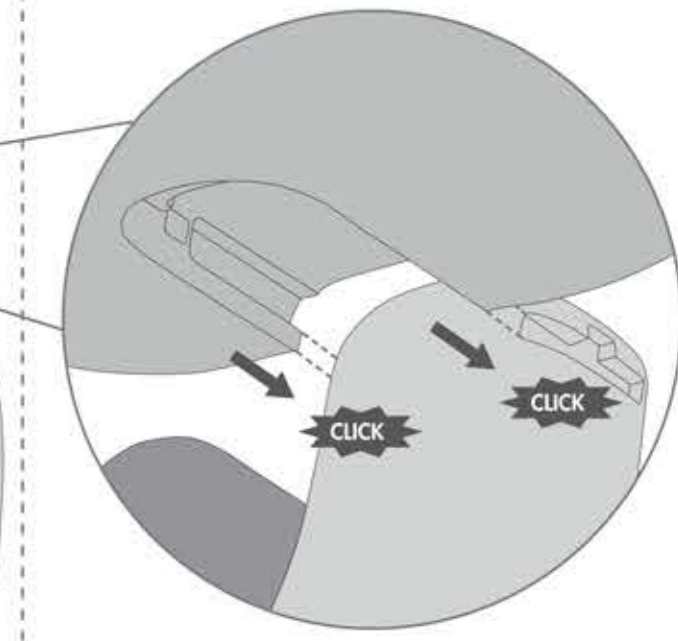

HEIGHT AJUSTMENT

ATTACHMENT STRAPS

TRAY OPERATION

SEAT PAD STORAGE

Bumbo International

212 Hardie Muller Street, Rosslyn
PO Box 3081 Rosslyn 0200
Gauteng, South Africa

+27 (0)12 564 8900
+27 (0)12 541 5023

www.bumbo.com