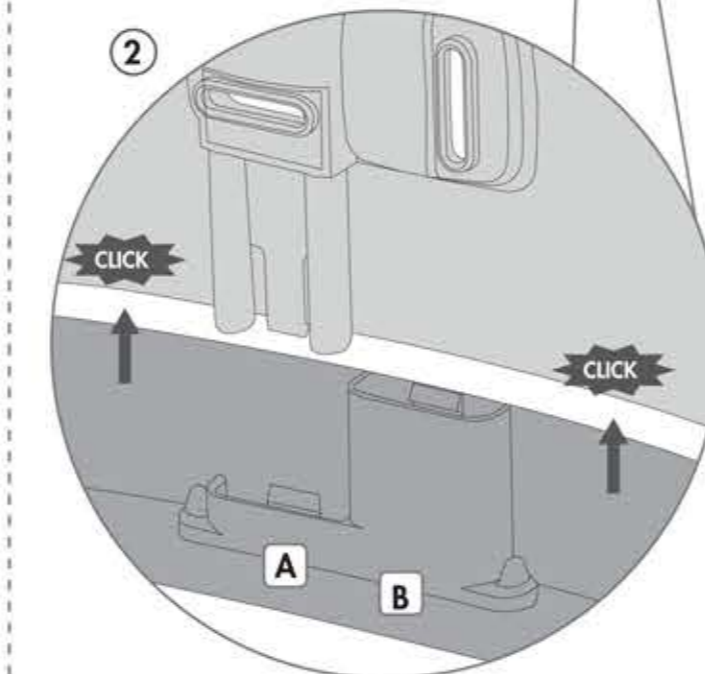

HEIGHT AJUSTMENT