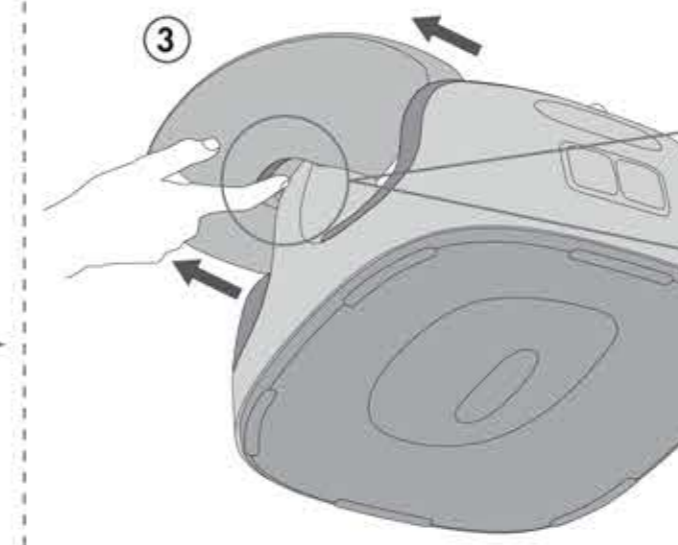

This product is intended for children able to sit up unaided and up to 3 years old or a maximum weight of 33lbs/15Kgs.

The diagram above indicates the MINIMUM dimensions of a chair that the Booster Seat should be used on.

HEIGHT AJUSTMENT

ATTACHMENT STRAPS

TRAY OPERATION

SEAT PAD STORAGE

Bumbo International

212 Hardie Muller Street, Rosslyn
PO Box 3081 Rosslyn 0200
Gauteng, South Africa

+27 (0)12 564 8900
+27 (0)12 541 5023

www.bumbo.com