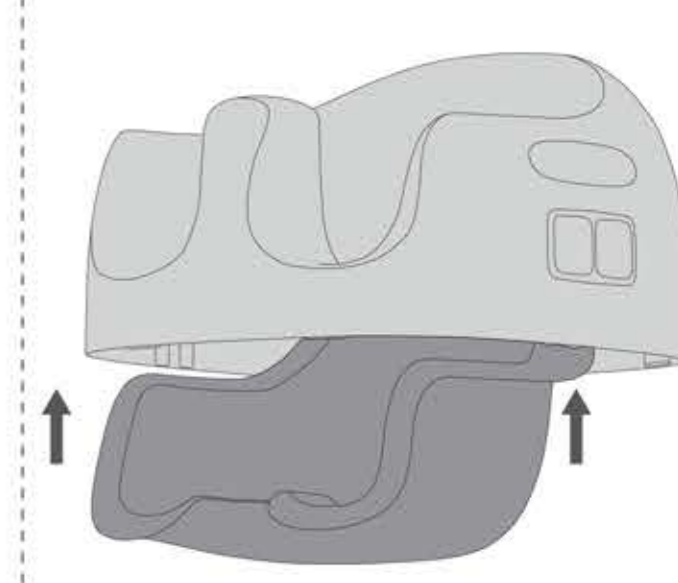

HEIGHT AJUSTMENT

ATTACHMENT STRAPS

TRAY OPERATION

SEAT PAD STORAGE

Bumbo International

212 Hardie Muller Street, Rosslyn
PO Box 3081 Rosslyn 0200
Gauteng, South Africa

+27 (0)12 564 8900
+27 (0)12 541 5023

www.bumbo.com