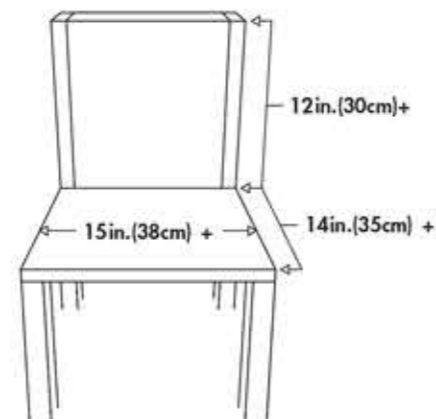

FOR BOOSTER SEAT USE:

⚠ WARNING

Prevent serious injury or death from sliding out, falls, or tipping over.

- **ALWAYS** secure child in the restraint until child is able to get in and out of the booster seat without help (about 2 ½ years old). The tray is not designed to hold the child in the booster.
- **ALWAYS** use **BOTH** sets of chair attachment straps to secure this product to an adult chair.
- **ALWAYS** ensure **BOTH** sets of attachment straps are fitted and adjusted properly before use.
- **ALWAYS** use the booster on a chair with seat dimensions larger than the booster.
- **ALWAYS** check the stability and security of the chair mounted to seat on the adult chair before each use.
- **NEVER** leave the child unattended.
- **NEVER** allow child to push away from table.
- **NEVER** lift this product with your child in it.
- **DO NOT** use for a child who cannot sit up unassisted.
- **DO NOT** use in motor vehicles.
- **DO NOT** use the chair mounted seat on stools, benches, unstable chairs or folding chairs.

This product is intended for children able to sit up unaided and up to 3 years old or a maximum weight of 33lbs/15Kgs.

The diagram above indicates the MINIMUM dimensions of a chair that the Booster Seat should be used on.