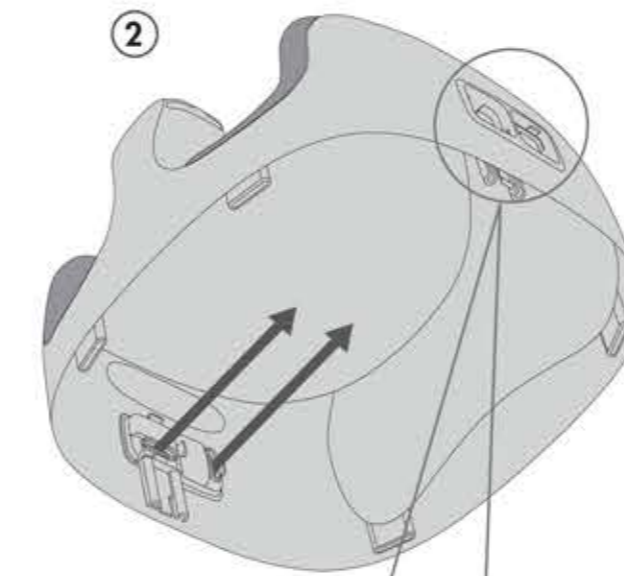

This product is intended for children able to sit up unaided and up to 3 years old or a maximum weight of 33lbs/15Kgs.

The diagram above indicates the MINIMUM dimensions of a chair that the Booster Seat should be used on.

HEIGHT AJUSTMENT

ATTACHMENT STRAPS

TRAY OPERATION

SEAT PAD STORAGE

Bumbo International

212 Hardie Muller Street, Rosslyn
PO Box 3081 Rosslyn 0200
Gauteng, South Africa

+27 (0)12 564 8900
+27 (0)12 541 5023

www.bumbo.com