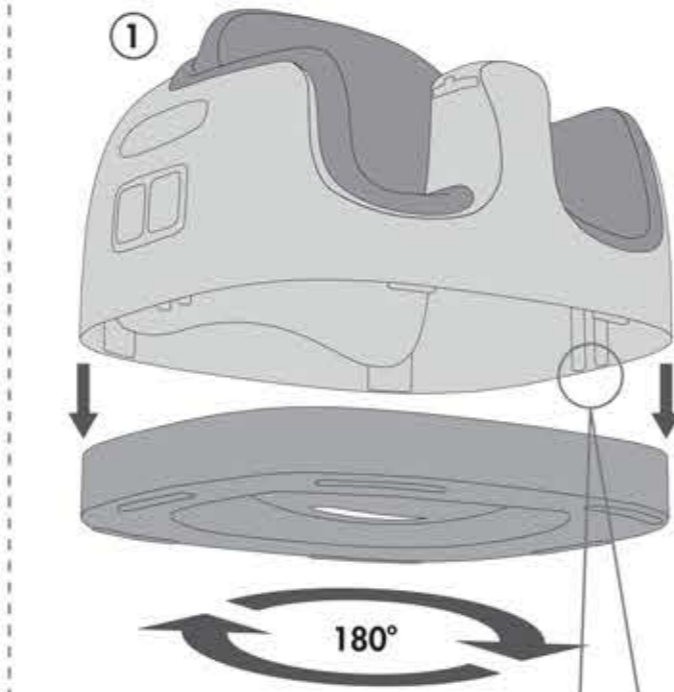

HEIGHT AJUSTMENT