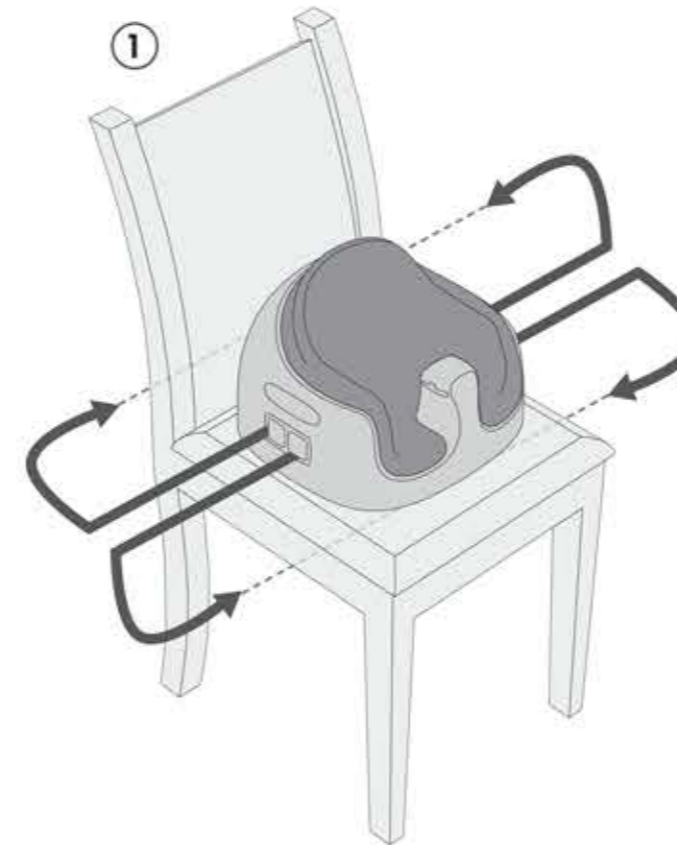

FOR BOOSTER SEAT USE:

⚠ WARNING

Prevent serious injury or death from sliding out, falls, or tipping over.

- **ALWAYS** secure child in the restraint until child is able to get in and out of the booster seat without help (about 2 ½ years old). The tray is not designed to hold the child in the booster.
- **ALWAYS** use **BOTH** sets of chair attachment straps to secure this product to an adult chair.
- **ALWAYS** ensure **BOTH** sets of attachment straps are fitted and adjusted properly before use.
- **ALWAYS** use the booster on a chair with seat dimensions larger than the booster.
- **ALWAYS** check the stability and security of the chair mounted to seat on the adult chair before each use.
- **NEVER** leave the child unattended.
- **NEVER** allow child to push away from table.
- **NEVER** lift this product with your child in it.
- **DO NOT** use for a child who cannot sit up unassisted.
- **DO NOT** use in motor vehicles.
- **DO NOT** use the chair mounted seat on stools, benches, unstable chairs or folding chairs.

This product is intended for children able to sit up unaided and up to 3 years old or a maximum weight of 33lbs/15Kgs.

The diagram above indicates the MINIMUM dimensions of a chair that the Booster Seat should be used on.

HEIGHT AJUSTMENT

ATTACHMENT STRAPS

TRAY OPERATION

SEAT PAD STORAGE

Bumbo International

212 Hardie Muller Street, Rosslyn
PO Box 3081 Rosslyn 0200
Gauteng, South Africa

+27 (0)12 564 8900
+27 (0)12 541 5023

www.bumbo.com